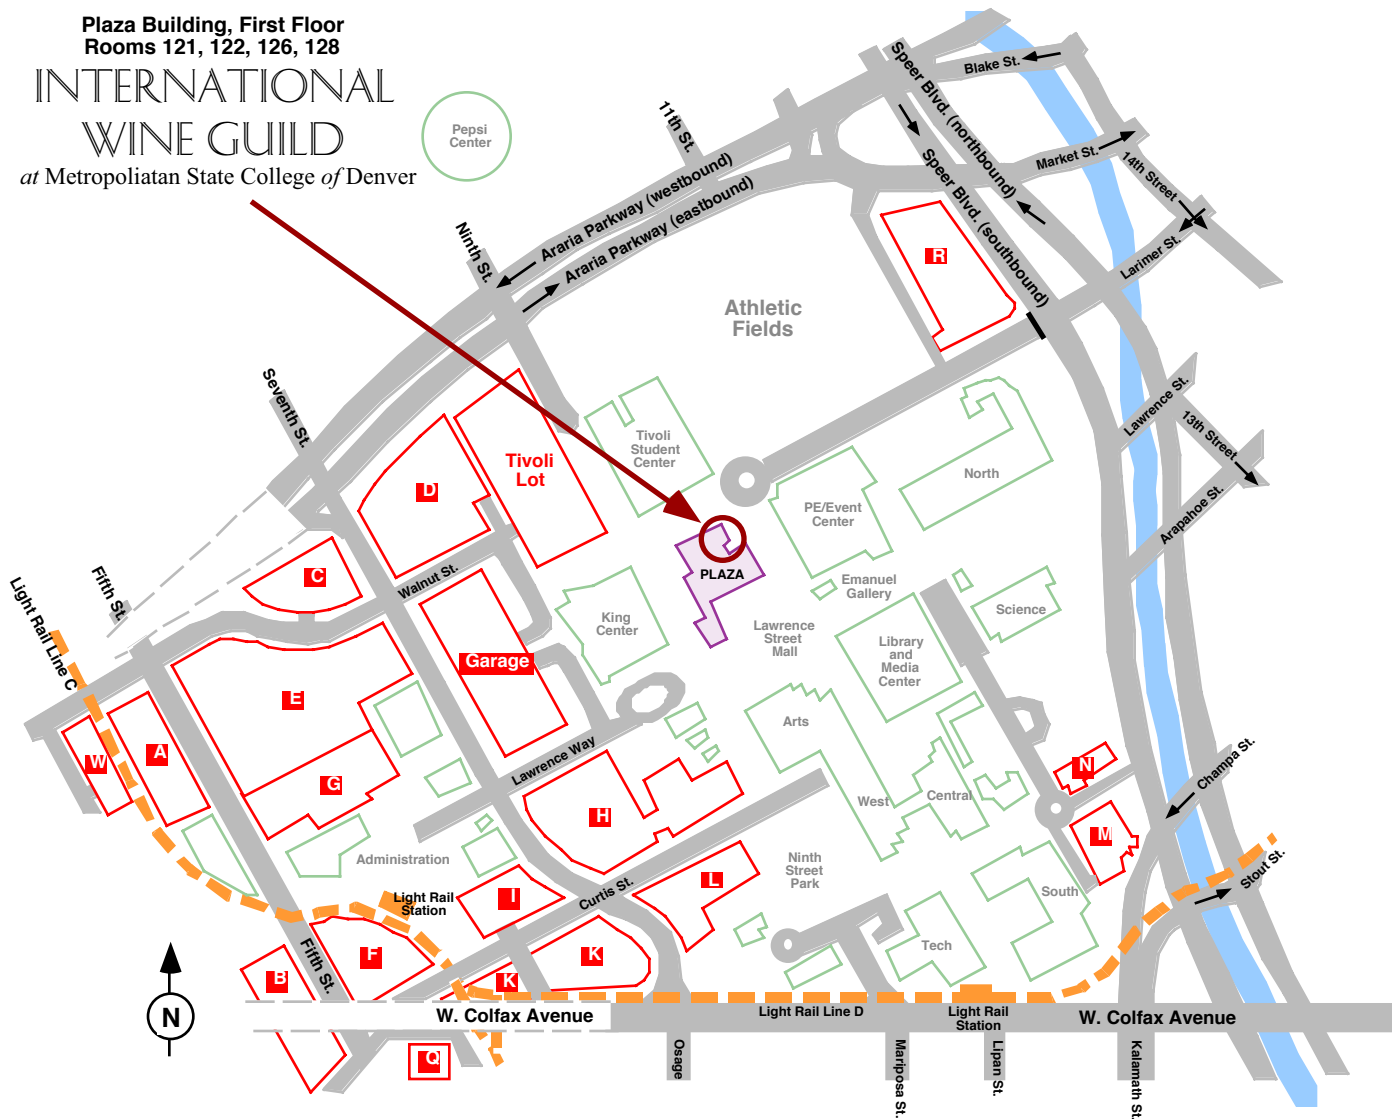

Plaza Building, First Floor
Rooms 121, 122, 126, 128

INTERNATIONAL WINE GUILD

at Metropolitan State College of Denver

- Z Parking Lots, prices vary
- Campus Buildings
- PLAZA BUILDING
- Light Rail Lines C and D
- Light Rail Station

General class start and stop times, contact the Guild for a specific class start and stop time.

RECREATIONAL CLASSES FOR THE PUBLIC

Start Time: 6:30 PM
End Time: 9:30 PM

PROFESSIONAL CLASSES - EVENINGS

Start Time: 6:00 PM
End Time: 10:00 PM